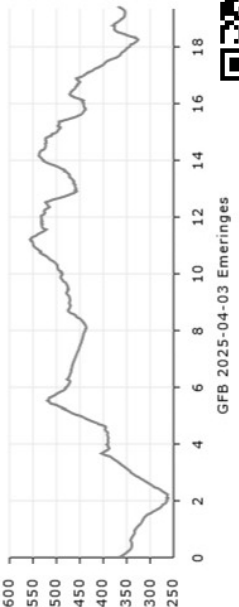

GFB 2025-04-03 Emeringes

19.4 km & 564 m

GFB 2025-04-03 Emeringes